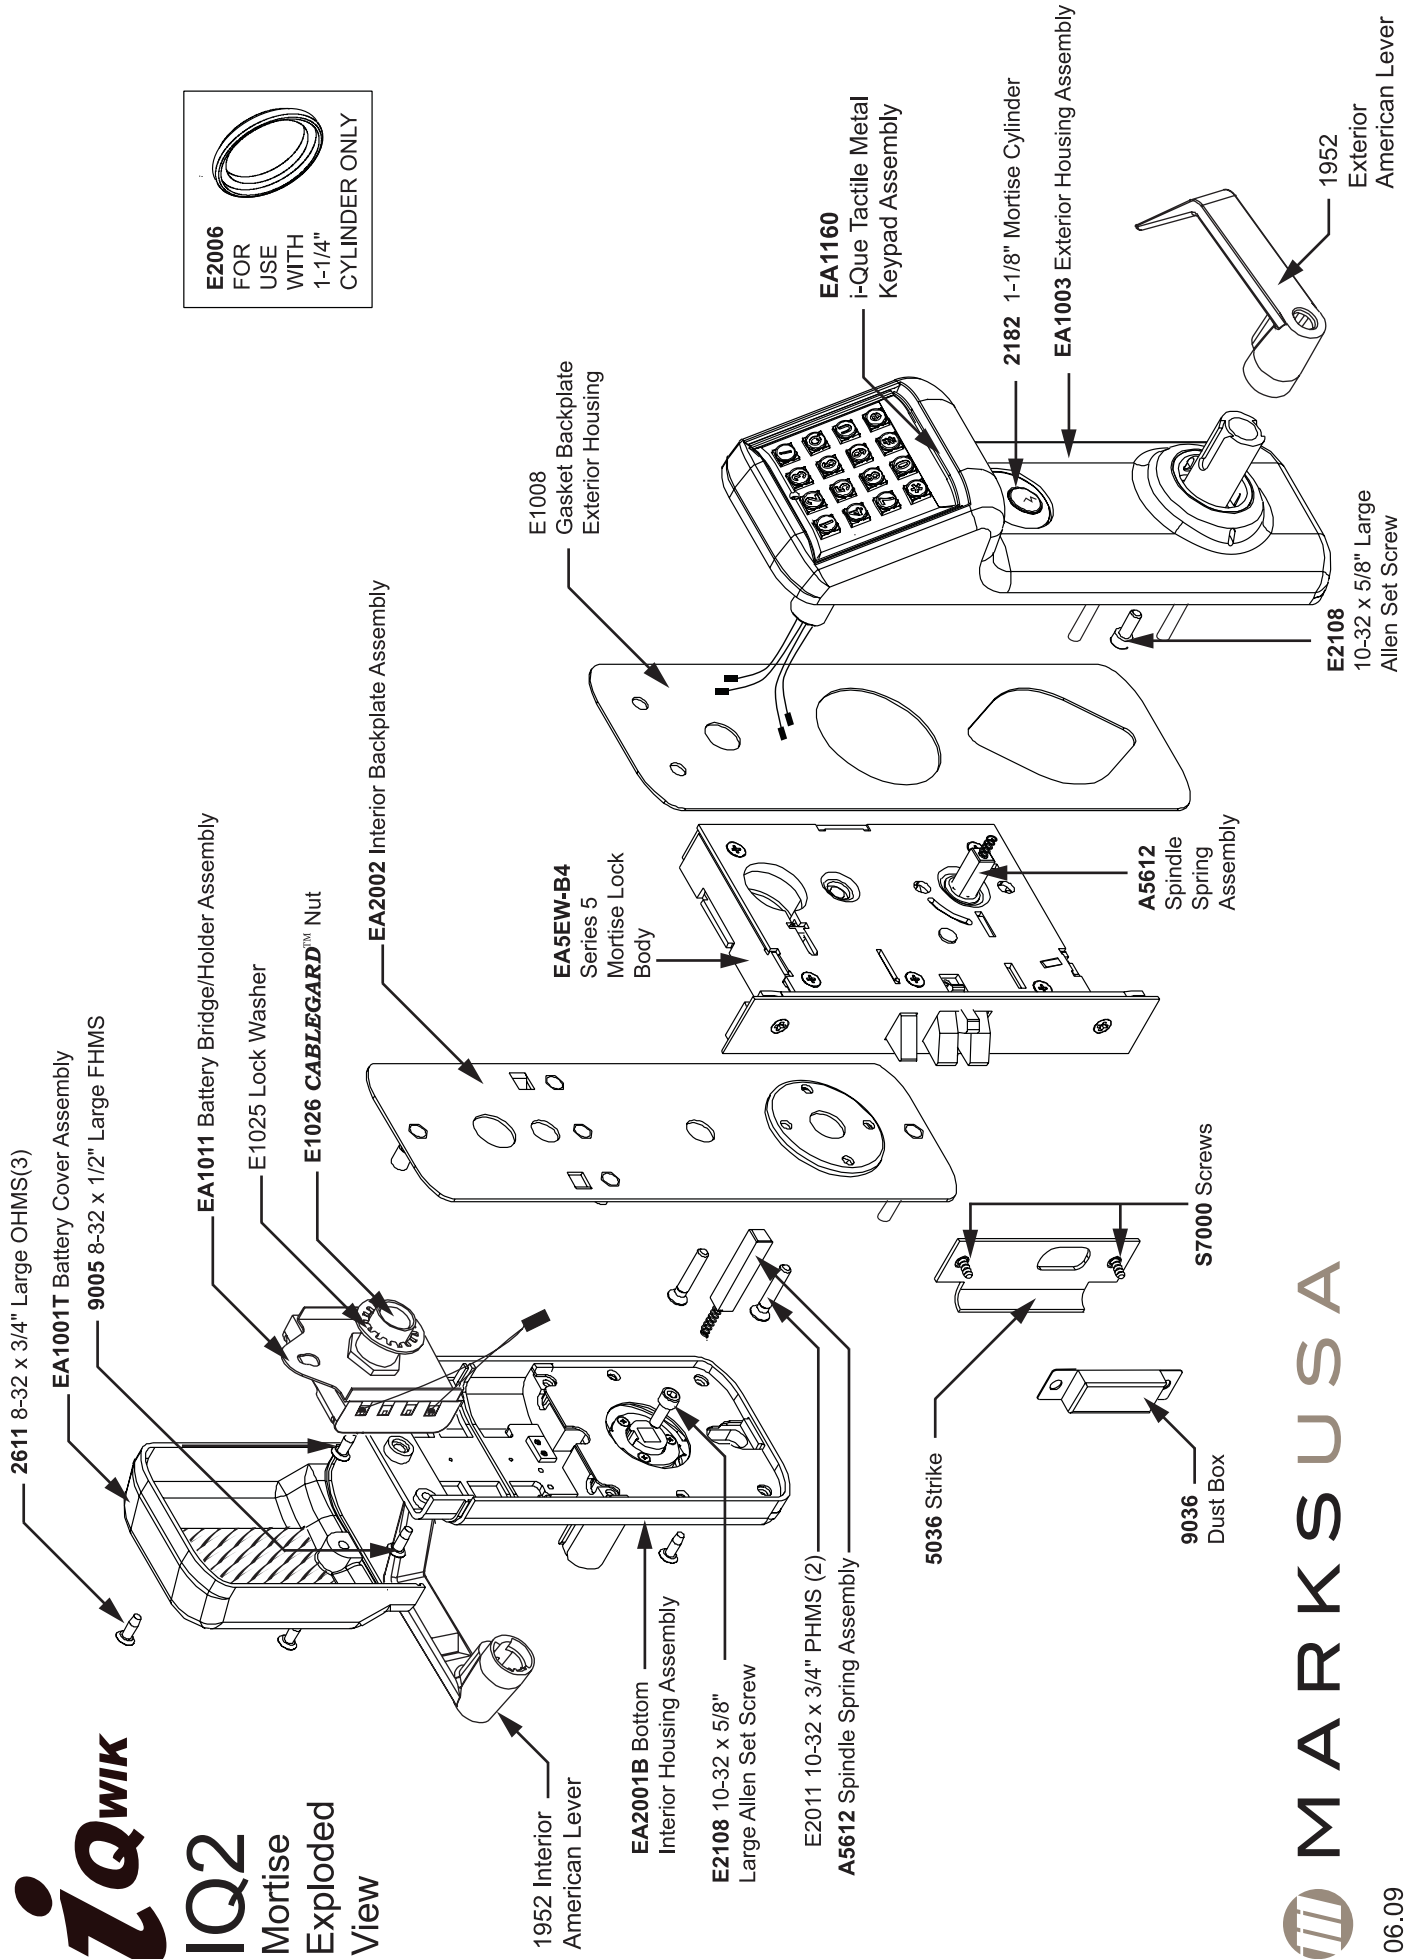

## IQ2 Mortise Exploded View

**E2006**  
FOR  
USE  
WITH  
1-1/4"  
CYLINDER ONLY