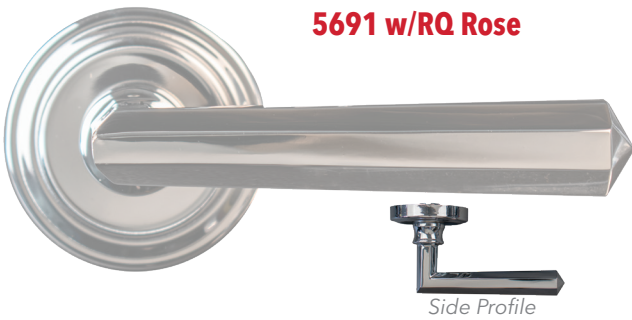

MARKSUSA

New Sample Styles for 2025: Custom Lockset Addendum

- ☛ Styles For Any Door & Application
- ☛ Custom Levers, Roses, Knobs, Turnpieces & Escutcheons
- ☛ Matched Mortise & Tubular Locksets For Exterior, Interior & All The Doors In Between
- ☛ Integrated Access Control Lock & OEM Options With Over 300 Trims & Architectural Finishes

Select Styles In Stock
for Quick Shipment

Division of Napco Security Technologies, Inc.
NAPCO
SECURITY TECHNOLOGIES

WSR Lever/Rose Trim

Side Profile

5108

Side Profile

RC-8101

Side Profile

W108

Side Profile

5109

Side Profile

Finished Sample from a Recent Multidwelling Residential Property in Brooklyn, NY where Marks Design Team was tasked to customize the levers' wood lock inserts, to match the building's doors & floors.