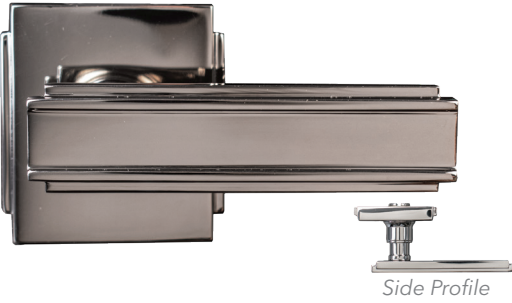

MARKSUSA

New Sample Styles for 2025: Custom Lockset Addendum

- ☛ Styles For Any Door & Application
- ☛ Custom Levers, Roses, Knobs, Turnpieces & Escutcheons
- ☛ Matched Mortise & Tubular Locksets For Exterior, Interior & All The Doors In Between
- ☛ Integrated Access Control Lock & OEM Options With Over 300 Trims & Architectural Finishes

Select Styles In Stock
for Quick Shipment

Division of Napco Security Technologies, Inc.
NAPCO
SECURITY TECHNOLOGIES

WSR Lever/Rose Trim

Side Profile

5108

Side Profile

RC-8101

Side Profile

W108

Side Profile

5109

Side Profile

Finished Sample from a Recent Multidwelling Residential Property in Brooklyn, NY where Marks Design Team was tasked to customize the levers' wood lock inserts, to match the building's doors & floors.