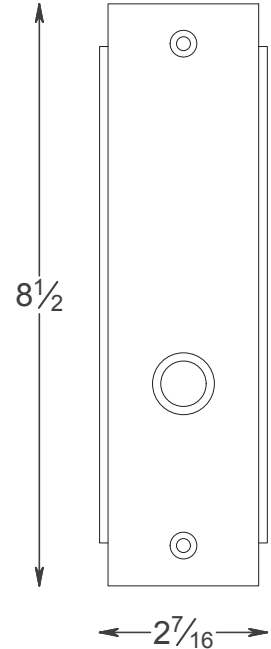

WP02

W04

Option Code T15